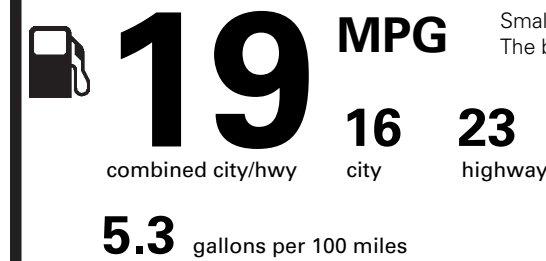

PRICE INFORMATION

BASE PRICE	\$49,055.00
TOTAL OPTIONS/OTHER	3075.00
TOTAL VEHICLE & OPTIONS/OTHER	52130.00
DESTINATION & DELIVERY	925.00

EPA DOT Fuel Economy and Environment

Gasoline Vehicle

Fuel Economy

Small SUVs range from 18 to 37 MPG. The best vehicle rates 136 MPGe.

You spend **\$2,750** more in fuel costs over 5 years compared to the average new vehicle.

Annual fuel cost **\$1,900**

Fuel Economy & Greenhouse Gas Rating (tailpipe only) Smog Rating (tailpipe only)